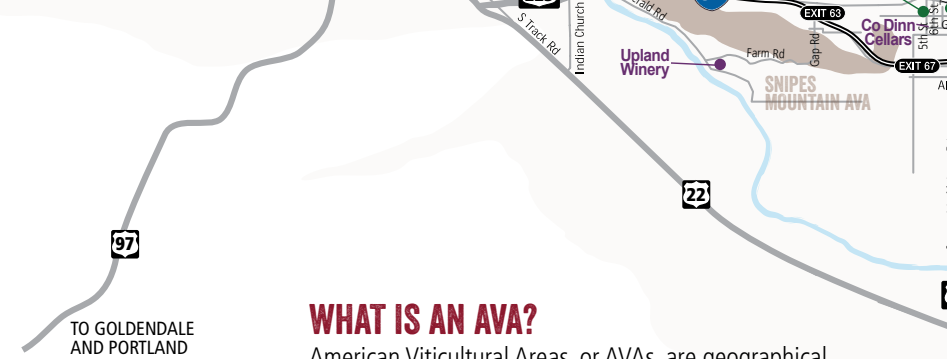

YAKIMA VALLEY POINTS OF INTEREST

1. WHITMAN HILL WINERY
Come experience our selection of premium, handcrafted wines. Sip and savor in a beautiful scenic setting in the heart of wine country. From our family to yours. 2911 Roza Drive • Zillah 509.829.3370 • whitmanhillwine.com

LITTLE HOPPER WINE & BEER TOURS
Your RIDE and your GUIDE for award-winning Yakima Valley wineries and breweries. Explore at your own pace with shuttle Hop ON - Hop OFF service or on a guided tour. 509.985.7470 • ridelittlehopper.com

ZILLAH AREA

WHAT IS AN AVA?
American Viticultural Areas, or AVAs, are geographical wine grape growing regions in the United States. Their boundaries are defined by the Alcohol and Tobacco Tax and Trade Bureau (TTB) and established at the request of wineries or other petitioners.

The businesses listed on this map have regular business hours; however, for a successful experience we suggest you call to confirm their hours on the day you plan to visit.

COLUMBIA GORGE AREA

YAKIMA VALLEY CRAFT BEVERAGE MAP