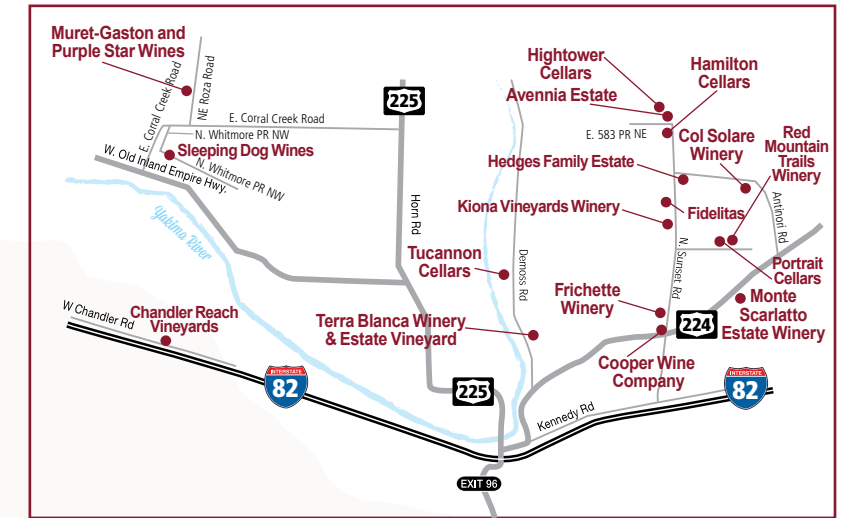

RED MOUNTAIN AREA

DRIVE TIMES FROM YAKIMA

	Miles	Time
Benton City	66	1 hr
Portland, OR	185	3 hrs
Prosser	50	48 min
Seattle	142	2 hrs/30 min
Spokane	203	3 hrs
Tri-Cities	85	1 hr/23 min
Vancouver, BC	276	5 hrs
Walla Walla	130	2 hrs/25 min
Zillah	21	23 min